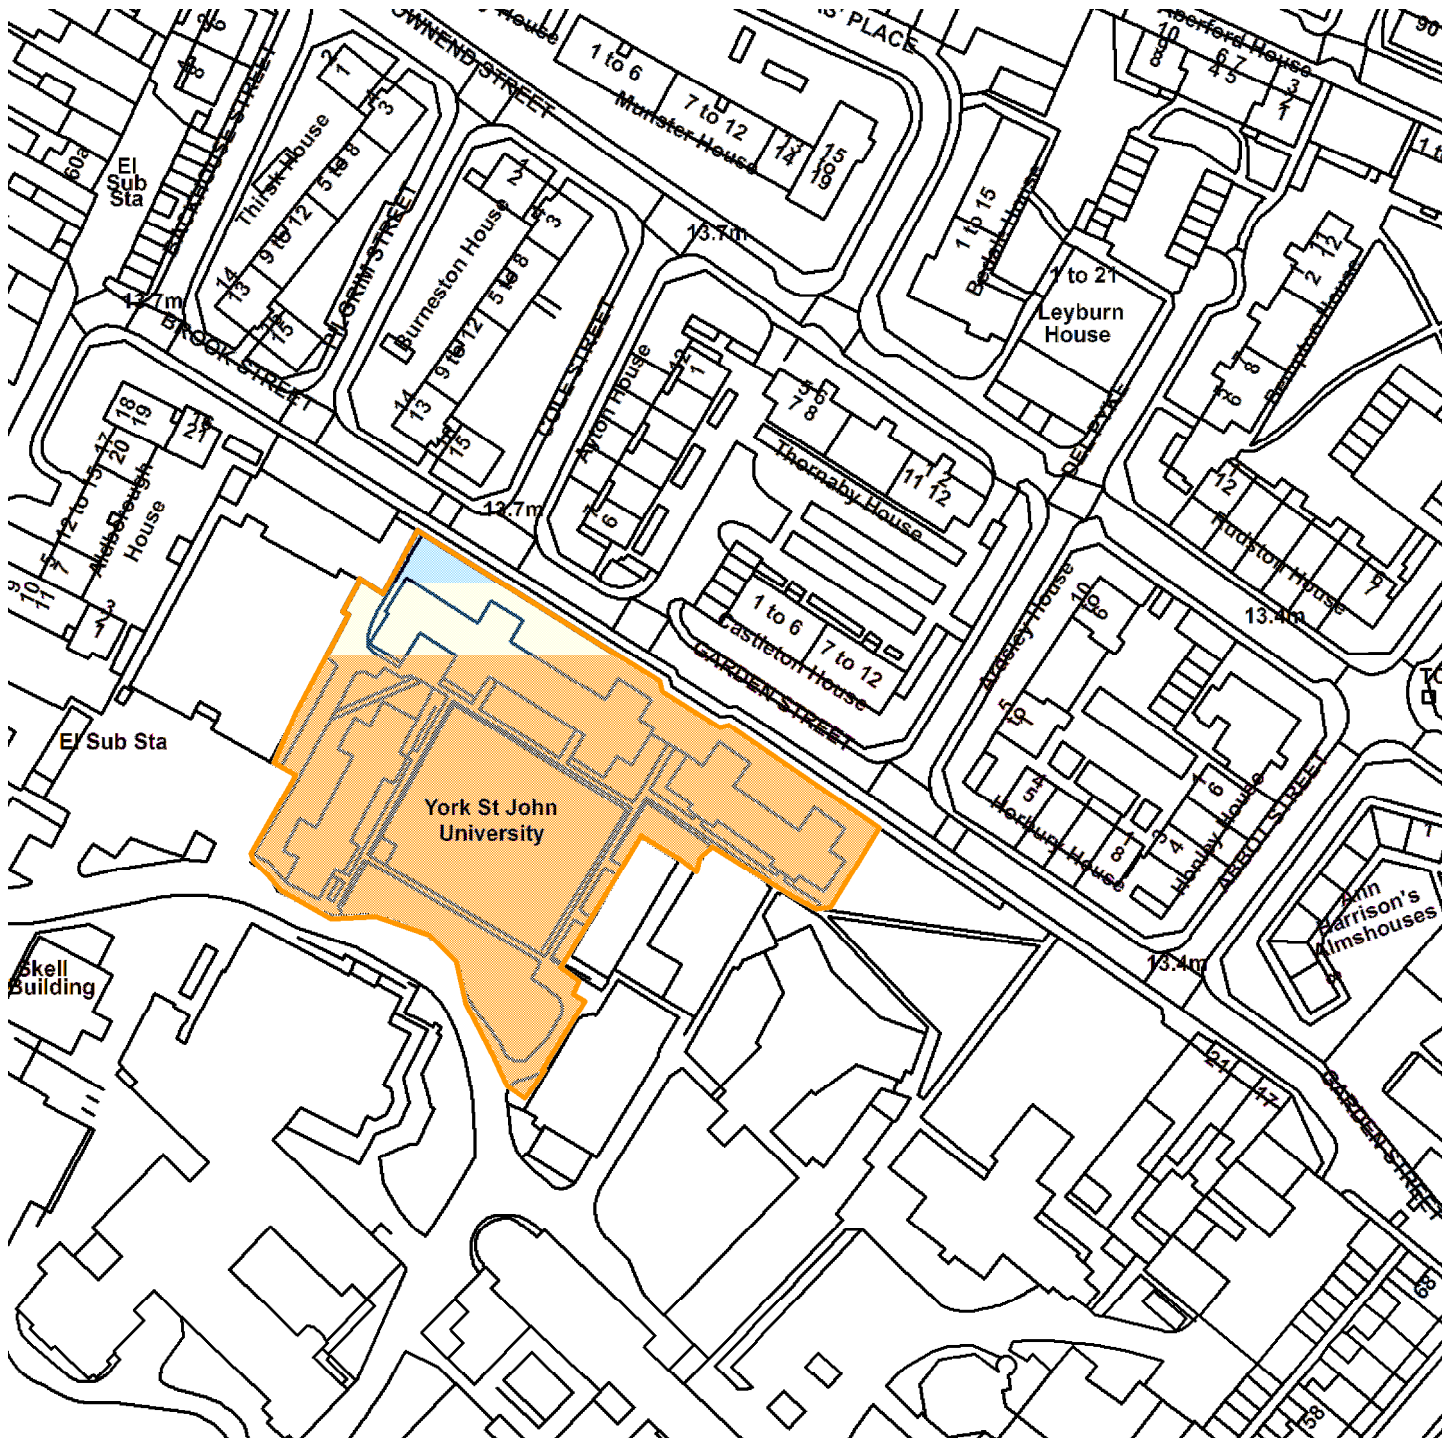

18/02819/FULM

York St John University Lord Mayors Walk YO31 7EX

GIS by ESRI (UK)

Scale : 1:1263

Reproduced from the Ordnance Survey map with the permission of the Controller of Her Majesty's Stationery Office © Crown Copyright 2000.

Unauthorised reproduction infringes Crown Copyright and may lead to prosecution or civil proceedings.

Organisation	City of York Council
Department	Economy & Place
Comments	Site Location Plan
Date	09 April 2019
SLA Number	